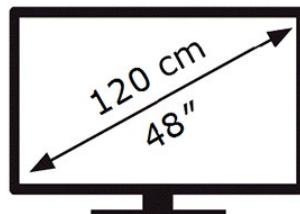

ENERGY

SAMSUNG

QE48S90DAE

66 kWh/1000h

ABCDEF **G**

88 kWh/1000h

3840 px

2160 px