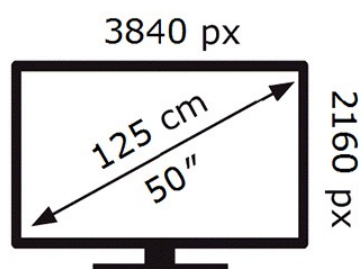

SAMSUNG

QE50Q80DAT

69 kWh/1000h

ABCDEF **G**

202 kWh/1000h

2019/2013