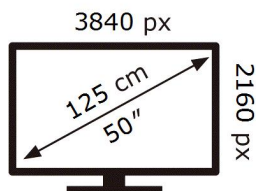

QE50QN90DAT

61 kWh/1000h

ABCDEF **G**

133 kWh/1000h

2019/2013