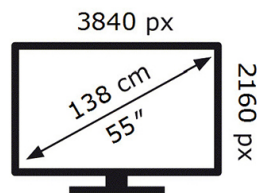

SAMSUNG

QE55LS03BAU

**103** kWh/1000h

ABCDEF **G**

**191** kWh/1000h

2019/2013