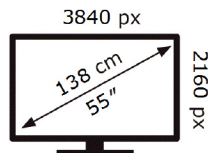

**ENERGY**

**SAMSUNG**

QE55LS03DAU

**83** kWh/1000h

ABCDEF **G**

**HDR**

**169** kWh/1000h

2019/2013