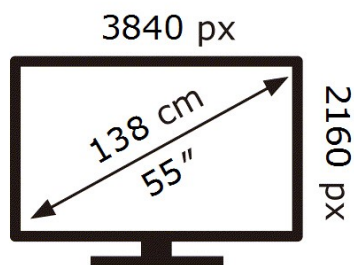

SAMSUNG

QE55LST7TCU

102 kWh/1000h

ABCDEF **G**

112 kWh/1000h

2019/2013