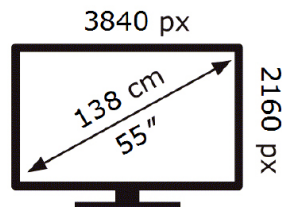

SAMSUNG

QE55LST7TGU

82 kWh/1000h

ABCDEF **G**

90 kWh/1000h

2019/2013