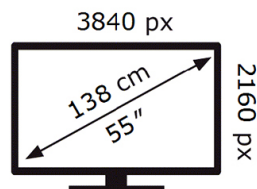

SAMSUNG

QE55Q60DAU

63 kWh/1000h

ABCDEF **G**

126 kWh/1000h

2019/2013