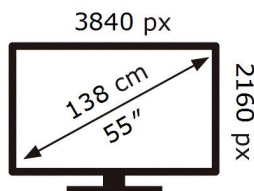

ENERG

SAMSUNG

QE55Q70DAT

64 kWh/1000h

ABCDEF **G**

160 kWh/1000h

2019/2013