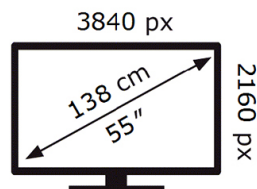

SAMSUNG

QE55Q80CAT

84 kWh/1000h

ABCDEF **G**

236 kWh/1000h

2019/2013