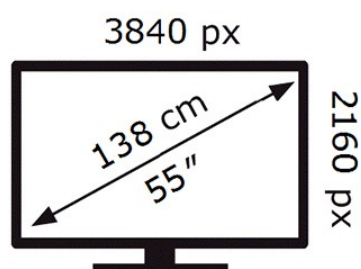

ENERG

SAMSUNG

QE55Q80DAT

77 kWh/1000h

ABCDEF **G**

224 kWh/1000h

2019/2013