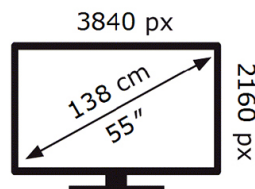

SAMSUNG

QE55QN90CAT

81 kWh/1000h

ABCDEF **G**

184 kWh/1000h

2019/2013