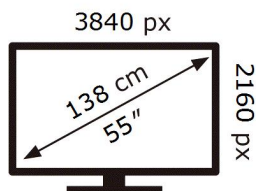

QE55QN85DBT

80 kWh/1000h

ABCDEF **G**

183 kWh/1000h

2019/2013