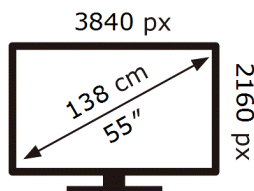

SAMSUNG

QE55QN85DBT

80 kWh/1000h

ABCDEF **G**

183 kWh/1000h

2019/2013

ENERG

SAMSUNG