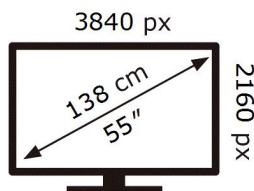

QE55QN90BAT

84 kWh/1000h

ABCDEF **G**

188 kWh/1000h

2019/2013