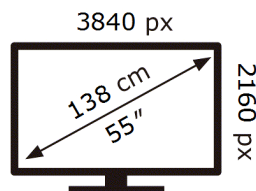

SAMSUNG

QE55QN90BAT

84 kWh/1000h

ABCDEF **G**

188 kWh/1000h

2019/2013

ENERG

SAMSUNG