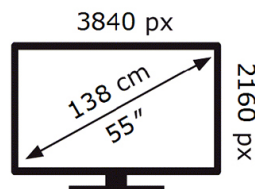

SAMSUNG

QE55QN90CAT

**81** kWh/1000h

ABCDEF **G**

**184** kWh/1000h

2019/2013