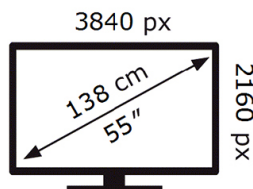

SAMSUNG

QE55QN95CAT

82 kWh/1000h

ABCDEF **G**

196 kWh/1000h

2019/2013