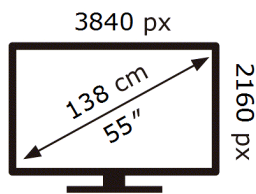

SAMSUNG

QE55QN95DAT

77 kWh/1000h

ABCDEF **G**

193 kWh/1000h

2019/2013

ENERG

SAMSUNG