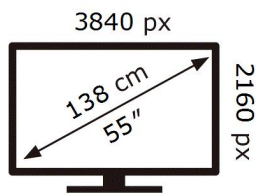

QE55QN95DAT

77 kWh/1000h

ABCDEF **G**

193 kWh/1000h

2019/2013