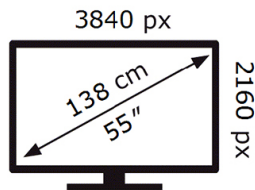

SAMSUNG

QE55S90CAT

82 kWh/1000h

ABCDEF **G**

134 kWh/1000h

2019/2013