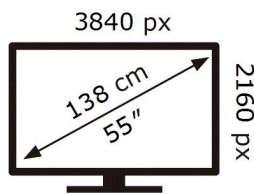

QE55S90DAE

81 kWh/1000h

ABCDEF **G**

116 kWh/1000h

2019/2013