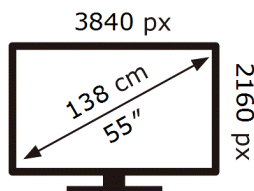

SAMSUNG

QE55S90DAE

81 kWh/1000h

ABCDEF **G**

116 kWh/1000h

2019/2013

ENERG

SAMSUNG