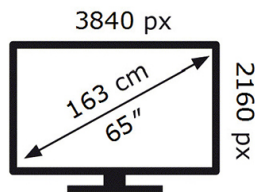

SAMSUNG

QE65LS03BAU

124 kWh/1000h

ABCDEF **G**

261 kWh/1000h

2019/2013