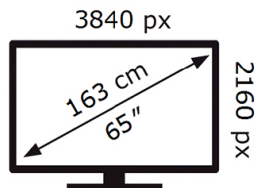

SAMSUNG

QE65Q60CAU

**88** kWh/1000h

ABCDEF **G**

**160** kWh/1000h

2019/2013