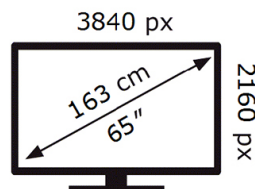

SAMSUNG

QE65Q60DAU

69 kWh/1000h

ABCDEF **G**

160 kWh/1000h

2019/2013