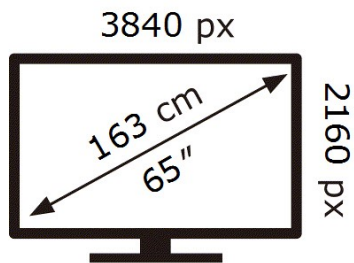

**SAMSUNG**

QE65QN85AAT

**101** kWh/1000h

ABCDEF **G**

**193** kWh/1000h

2019/2013