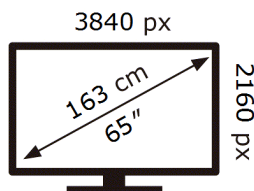

SAMSUNG

QE65QN85DBT

102 kWh/1000h

ABCDEF **G**

240 kWh/1000h

2019/2013

ENERG

SAMSUNG