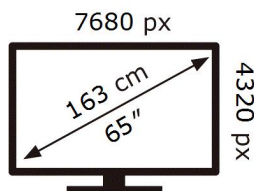

QE65QN900BT

289 kWh/1000h

ABCDEF **G**

HDR

435 kWh/1000h

2019/2013