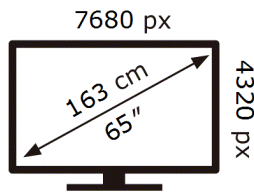

SAMSUNG

QE65QN900BT

289 kWh/1000h

ABCDEF **G**

435 kWh/1000h

2019/2013

ENERG

SAMSUNG