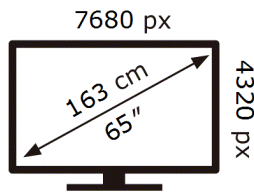

SAMSUNG

QE65QN900DT

110 kWh/1000h

ABCDEF **G**

365 kWh/1000h

2019/2013

ENERG 

SAMSUNG