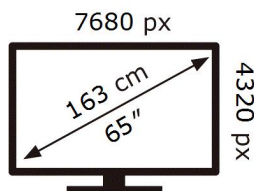

QE65QN900DT

110 kWh/1000h

ABCDEF **G**

365 kWh/1000h

2019/2013