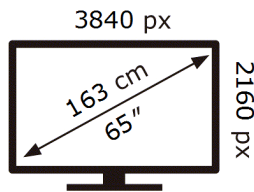

SAMSUNG

QE65QN90BAT

111 kWh/1000h

ABCDEF **G**

227 kWh/1000h

2019/2013

ENERG 

SAMSUNG