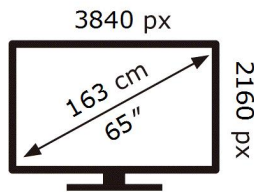

QE65QN95BAT

122 kWh/1000h

ABCDEF **G**

HDR

205 kWh/1000h

2019/2013