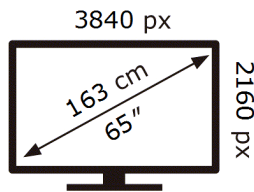

SAMSUNG

QE65QN95BAT

122 kWh/1000h

ABCDEF **G**

205 kWh/1000h

2019/2013

ENERG 

SAMSUNG