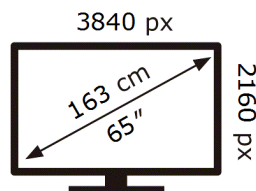

Samsung

QE65QNX1DAT

102 kWh/1000h

ABCDEF **G**

240 kWh/1000h

ENERG 

Samsung

QE65QNX1DAT