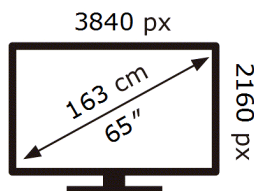

ENERG

Samsung

QE65QNX1DAT

102 kWh/1000h

ABCDEF **G**

240 kWh/1000h

2019/2013