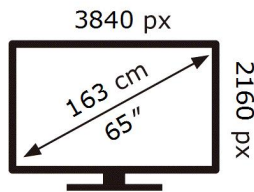

ENERG

SAMSUNG

QE65S95DAT

100 kWh/1000h

ABCDEF **G**

227 kWh/1000h

2019/2013