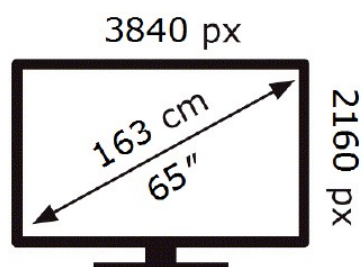

Samsung

QE65S95FAT

100 kWh/1000h

ABCDEF **G**

315 kWh/1000h

2019/2013

ENERG ⚡

Samsung