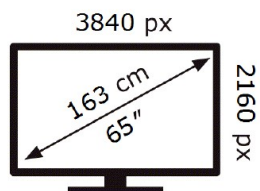

QE65S95FAT

100 kWh/1000h

ABCDEF **G**

315 kWh/1000h

2019/2013