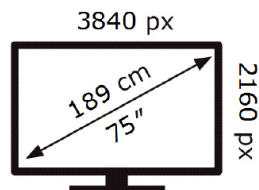

SAMSUNG

QE75Q60DAU

**84** kWh/1000h

ABCDEF **G**

**204** kWh/1000h

2019/2013