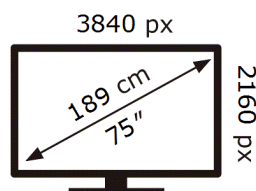

ENERG

Samsung

QE75QN80HAU

106 kWh/1000h

ABCDEF **G**

288 kWh/1000h

2019/2013