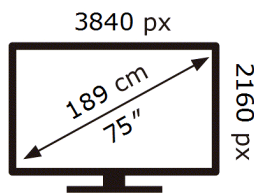

SAMSUNG

QE75QN90BAT

125 kWh/1000h

ABCDEF **G**

268 kWh/1000h

2019/2013

ENERG

SAMSUNG