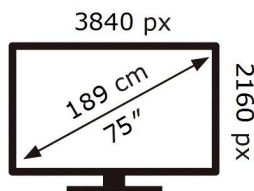

QE75QN90BAT

125 kWh/1000h

ABCDEF **G**

HDR

268 kWh/1000h

2019/2013