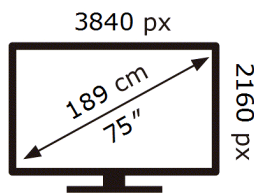

SAMSUNG

QE75QN90DAT

102 kWh/1000h

ABCDEF **G**

248 kWh/1000h

2019/2013

ENERG 

SAMSUNG