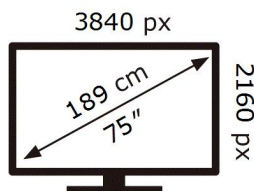

QE75QN90DAT

102 kWh/1000h

ABCDEF **G**

248 kWh/1000h

2019/2013