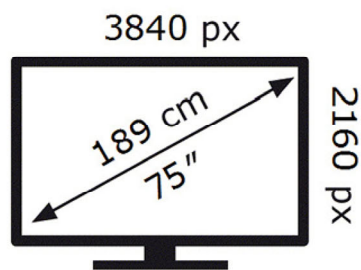

SAMSUNG

QE75QN95BAT

126 kWh/1000h

ABCDEF **G**

282 kWh/1000h

2019/2013