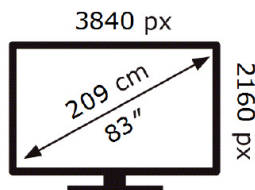

SAMSUNG

QE83S90DAE

**150** kWh/1000h

ABCDEF **G**

**192** kWh/1000h

2019/2013