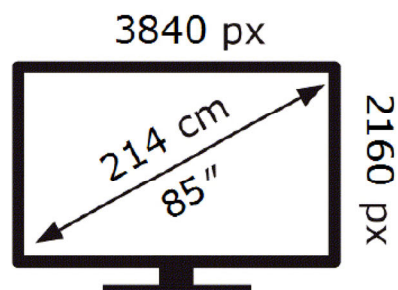

ENERGY

SAMSUNG

QE85Q60BAU

145 kWh/1000h

ABCDEF **G**

269 kWh/1000h

2019/2013