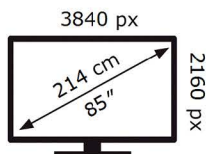

SAMSUNG

QE85Q80DAT

160 kWh/1000h

ABCDEF **G**

405 kWh/1000h

2019/2013