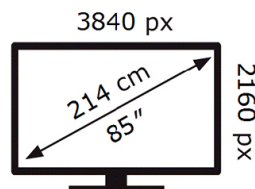

SAMSUNG

QE85QN90CAT

133 kWh/1000h

ABCDEF **G**

339 kWh/1000h

2019/2013