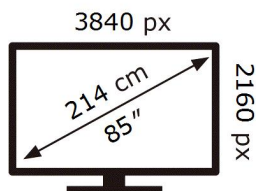

QE85QN90DAT

123 kWh/1000h

ABCDEF **G**

339 kWh/1000h

2019/2013