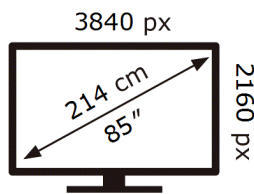

SAMSUNG

QE85QN90DAT

123 kWh/1000h

ABCDEF **G**

339 kWh/1000h

2019/2013

ENERG 

SAMSUNG