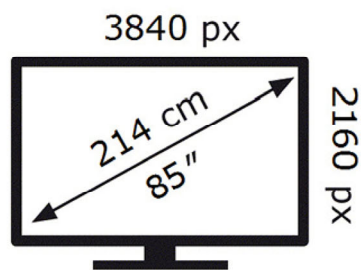

SAMSUNG

QE85QN95BAT

155 kWh/1000h

ABCDEF **G**

364 kWh/1000h

2019/2013