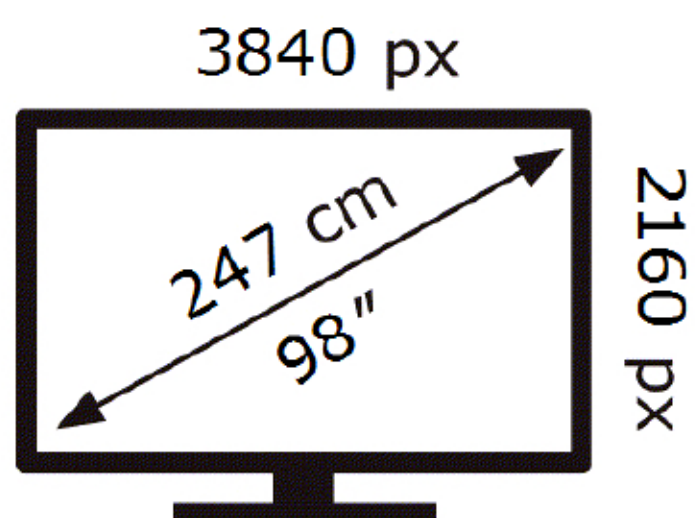

Samsung

QE98QN90FAT

152 kWh/1000h

ABCDEF **G**

317 kWh/1000h

2019/2013

Samsung

QE98QN90FAT