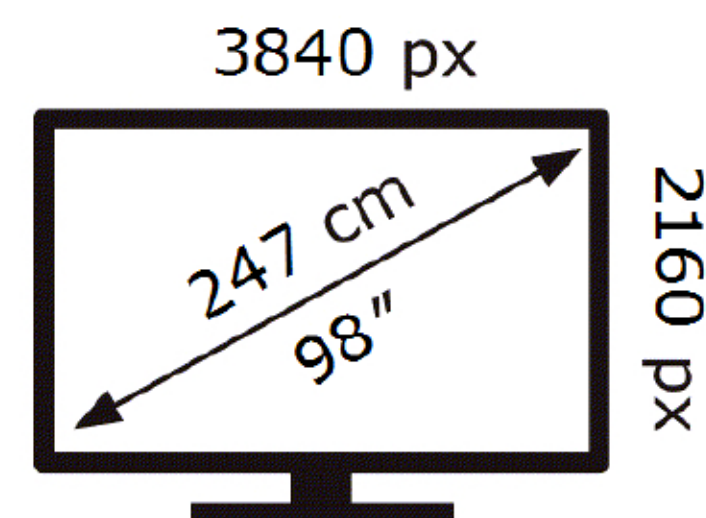

Samsung

QE98QN90FAT

152 kWh/1000h

ABCDEF **G**

317 kWh/1000h

2019/2013

Samsung

QE98QN90FAT

152 kWh/1000h

ABCDEF **G**

317 kWh/1000h

2019/2013