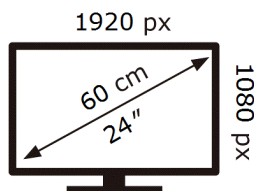

18 kWh/1000h

ABCDEF **G**

HDR

27 kWh/1000h