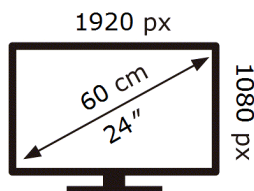

Samsung

UE24F6000FK

18 kWh/1000h

ABCDEF **G**

27 kWh/1000h

ENERG 

Samsung

UE24F6000FK