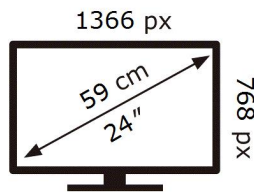

ENERG

SAMSUNG

UE24N4300AE

17 kWh/1000h

2019/2013