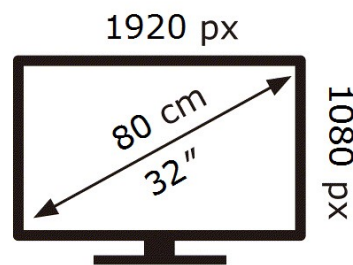

SAMSUNG

UE32T5300CK

33 kWh/1000h

ABCDEF **G**

55 kWh/1000h

2019/2013