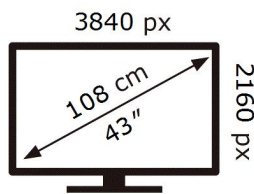

UE43AU7020K

54 kWh/1000h

ABCDEF **G**

HDR

70 kWh/1000h

2019/2013