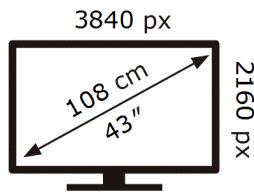

SAMSUNG

UE43AU7020K

54 kWh/1000h

ABCDEF **G**

70 kWh/1000h

2019/2013