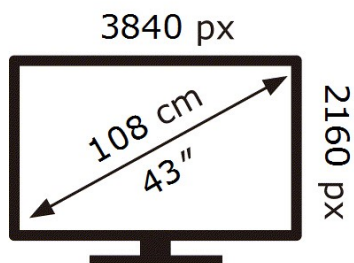

**SAMSUNG**

UE43AU7100K

**70** kWh/1000h

ABCDEF **G**

**103** kWh/1000h

2019/2013