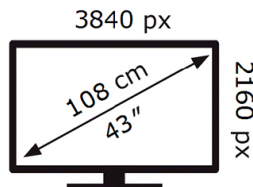

SAMSUNG

UE43CU7100K

54 kWh/1000h

ABCDEF **G**

113 kWh/1000h

2019/2013