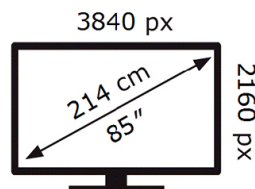

SAMSUNG

UE85CU8000K

**168** kWh/1000h

ABCDEF **G**

**304** kWh/1000h

2019/2013